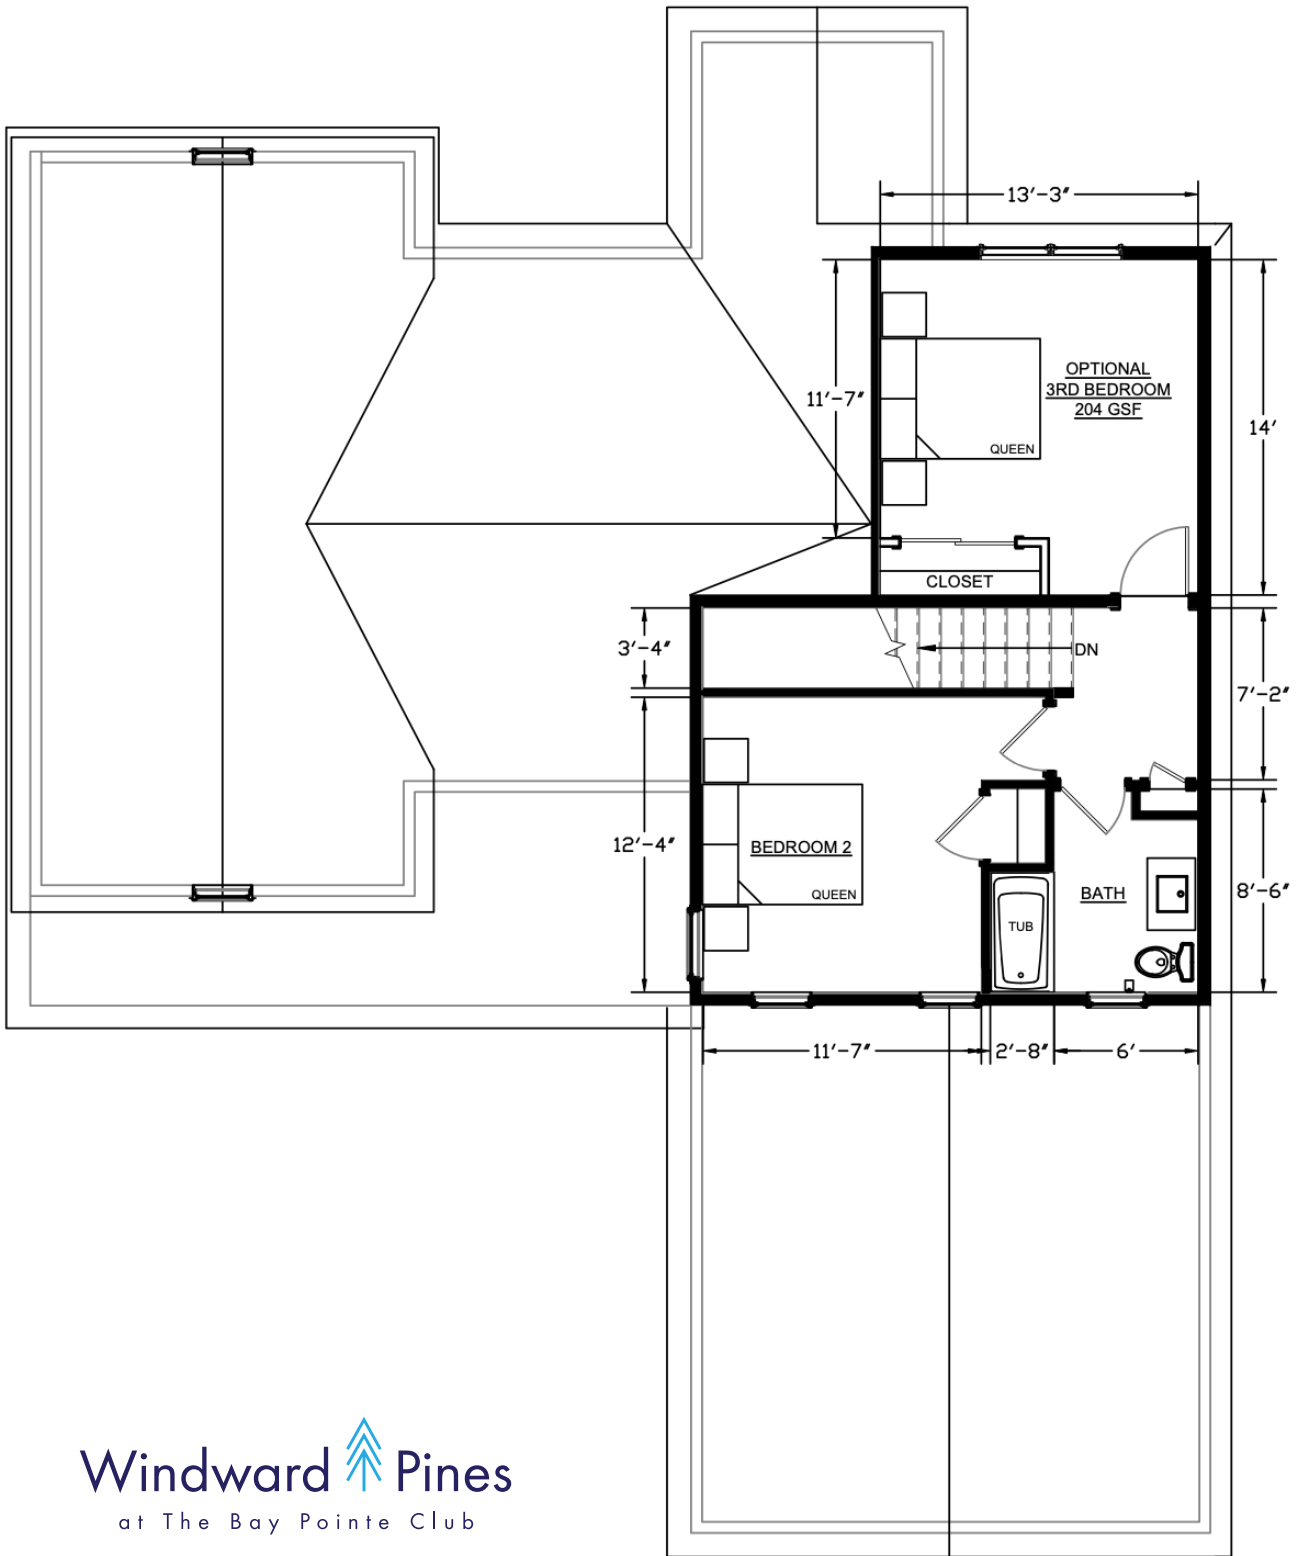

Windward Pines
 at The Bay Pointe Club

BRIGANTINE 1ST FL
1,532 GROSS SQ FT

Windward  Pines
 at The Bay Pointe Club

BRIGANTINE 2ND FL
368 GROSS SQ FT