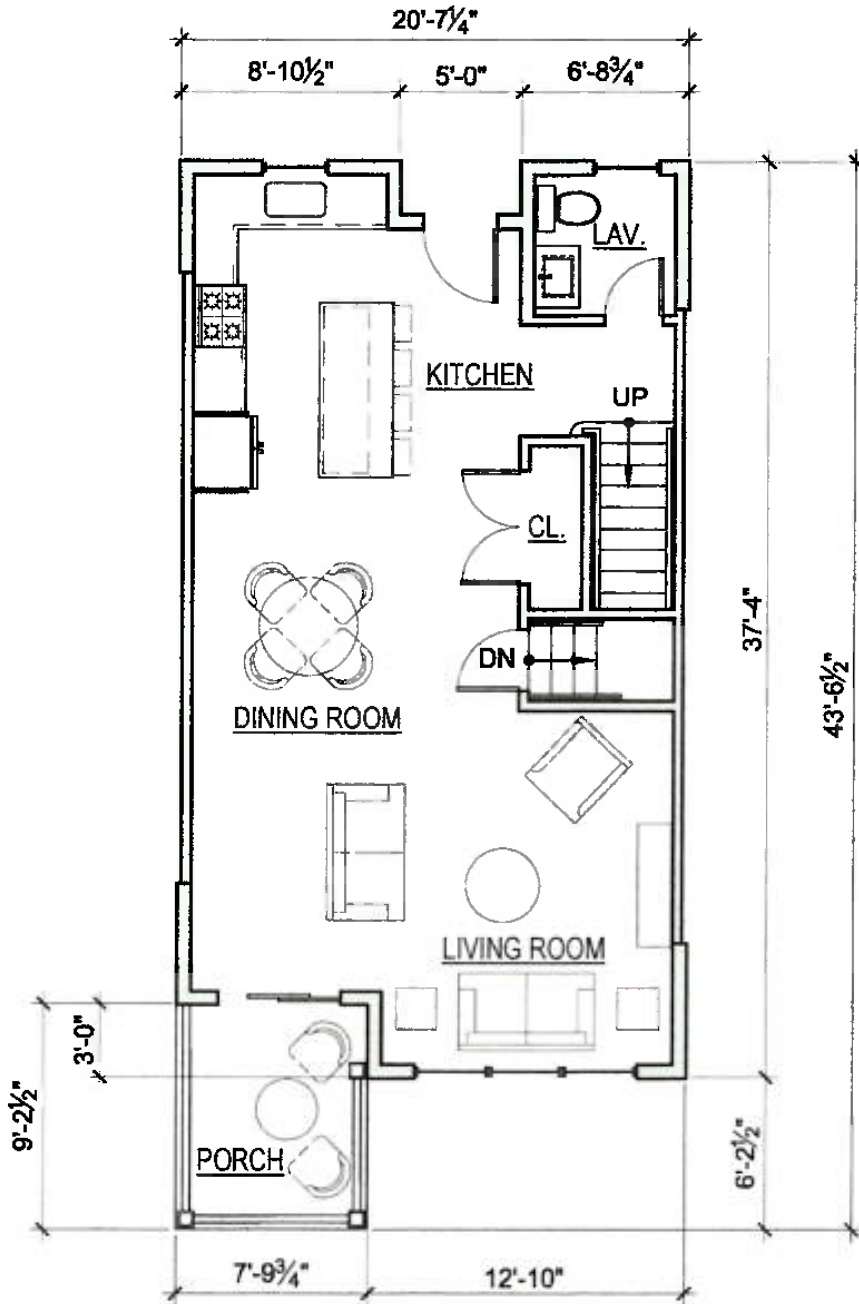

Phase 4 Townhome Unit 2 or 2B
1514 SF Floor Plan

Phase 4 Townhome Unit 2 or 2B
1514 SF Floor Plan

FIRST FLOOR - UNIT 2B
740 SF (GARAGE UNDER)

Phase 4 Townhome Unit 2 or 2B
1514 SF Floor Plan