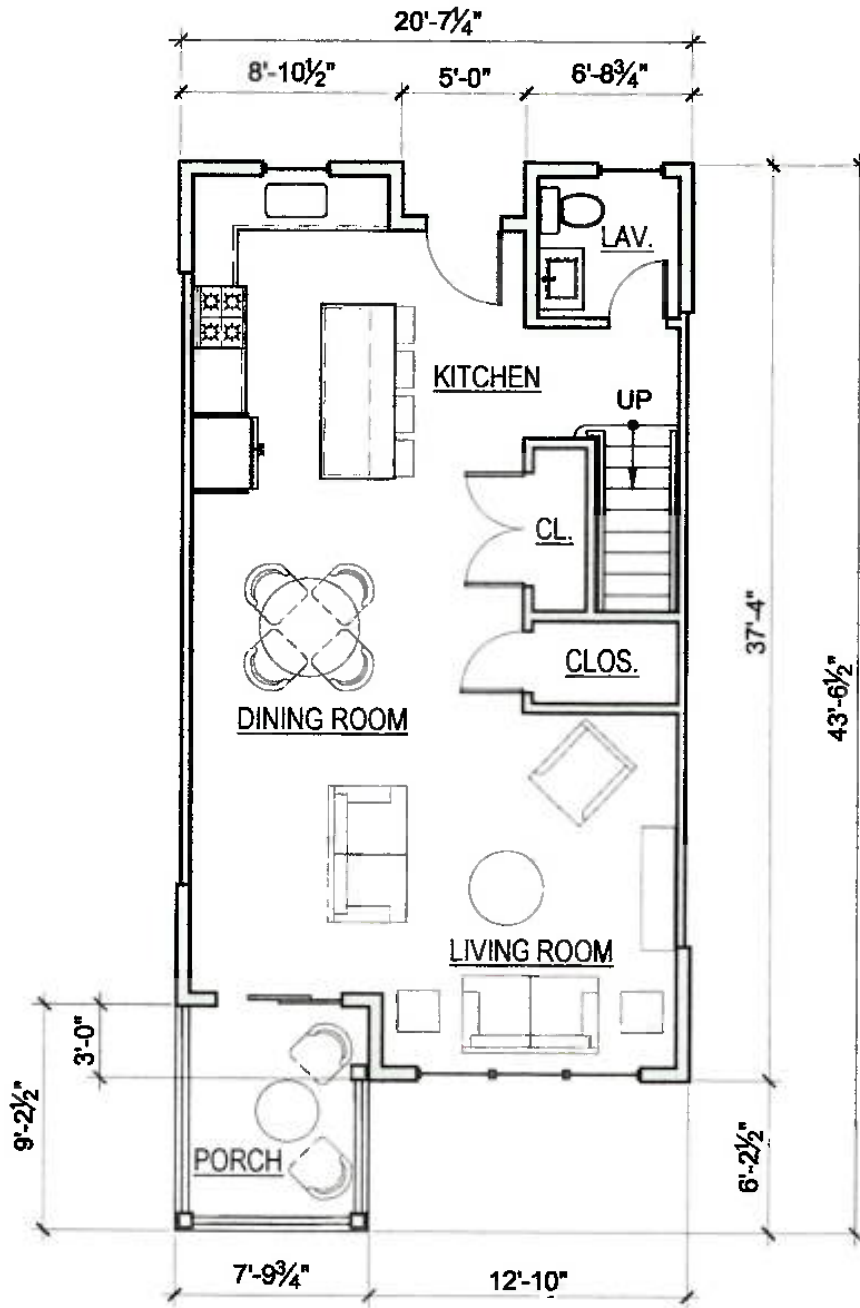

Phase 4 Townhome Unit 2 or 2B
1514 SF Floor Plan

Phase 4 Townhome Unit 2 or 2B
1514 SF Floor Plan

FIRST FLOOR - UNIT 2B
740 SF (GARAGE UNDER)

Phase 4 Townhome Unit 2 or 2B
1514 SF Floor Plan