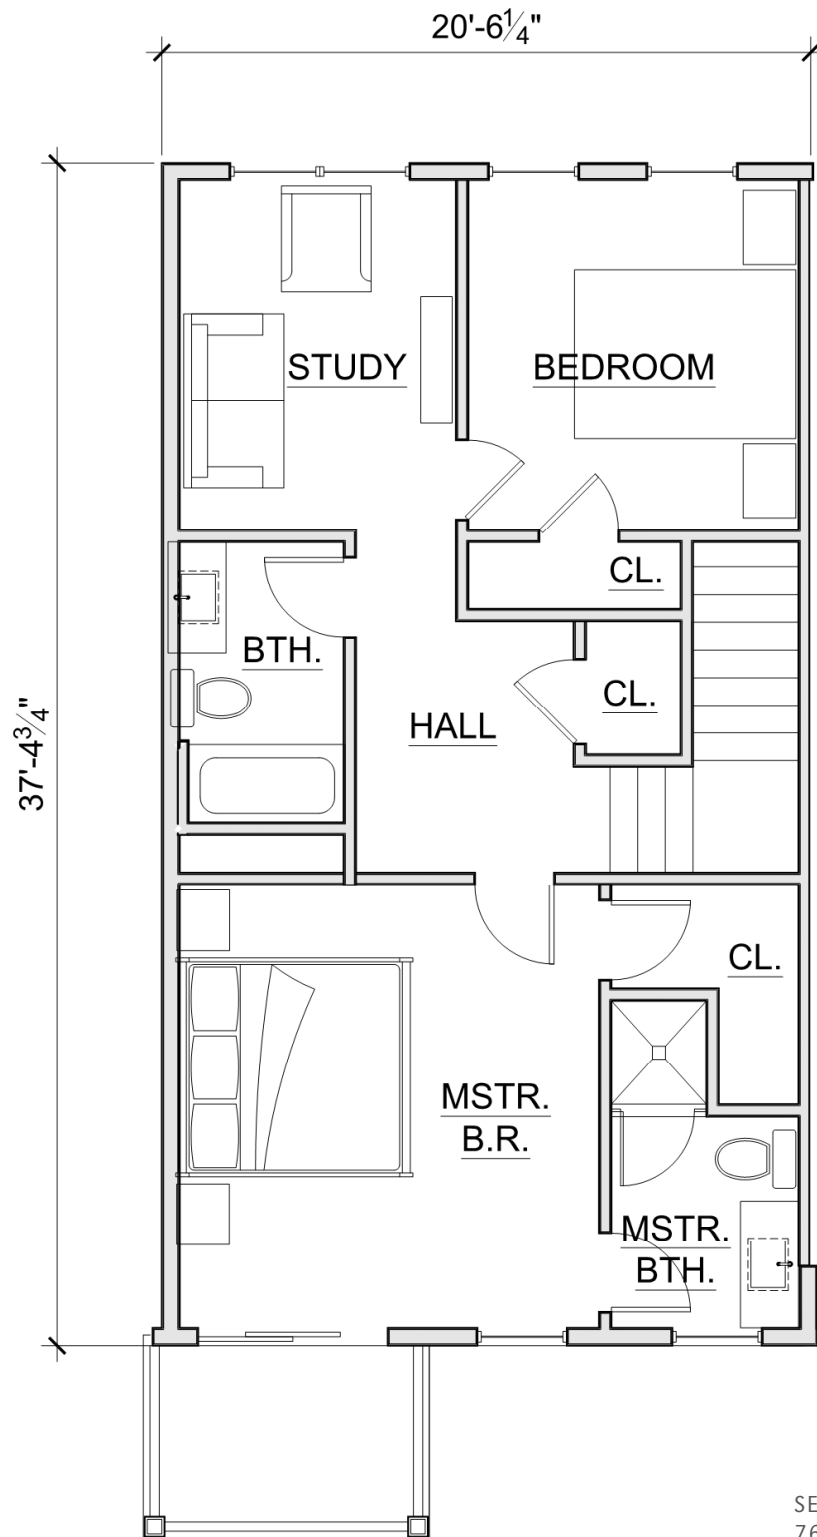

Townhome 1496 SF Floor Plan

FIRST FLOOR
736 SF (1496 SF TOTAL)

Townhome 1496 SF Floor Plan

SECOND FLOOR
760 SF