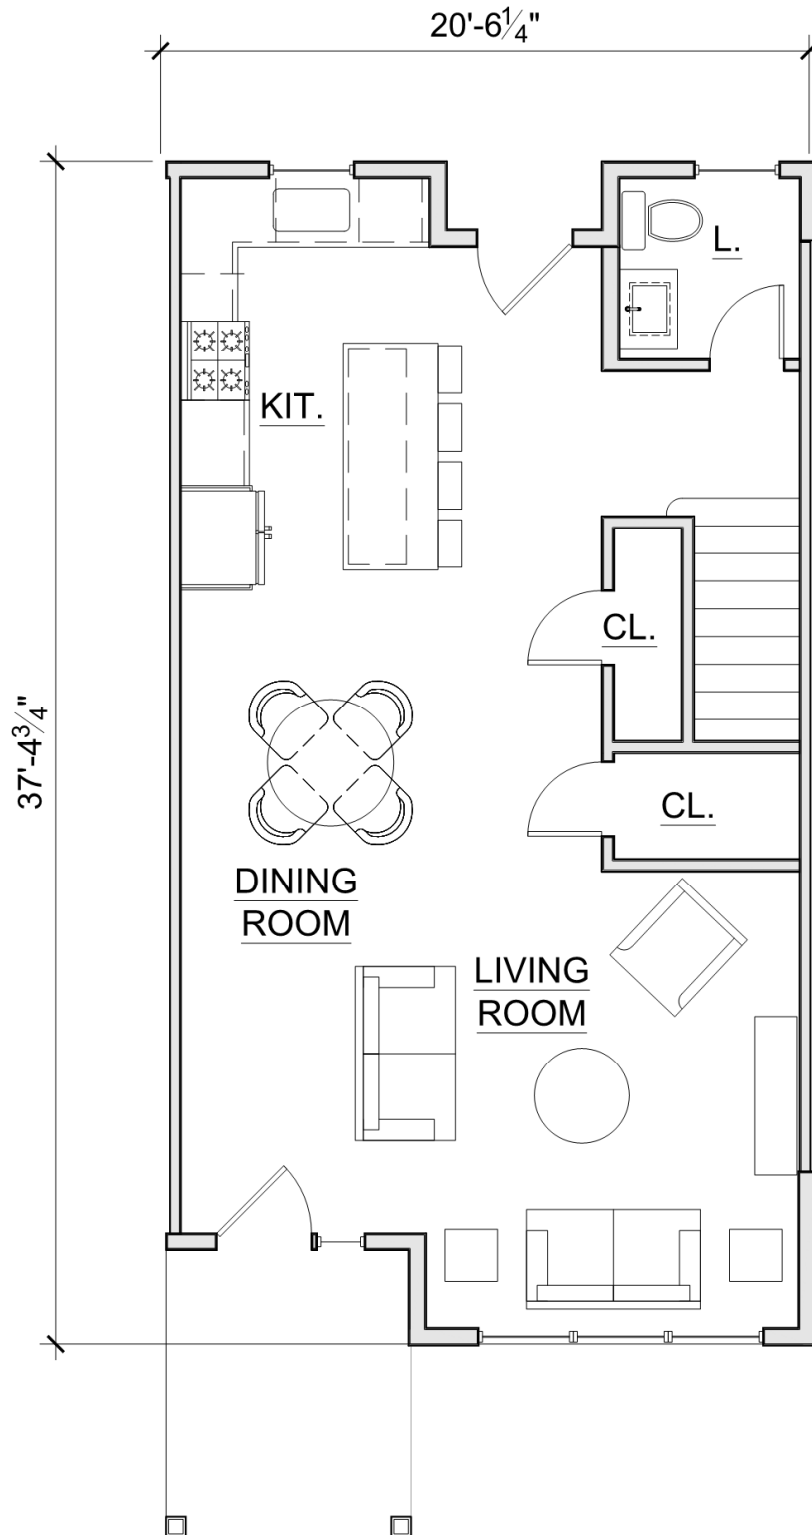

Townhome 1496 SF Floor Plan

FIRST FLOOR
736 SF (1496 SF TOTAL)

Townhome 1496 SF Floor Plan

SECOND FLOOR
760 SF