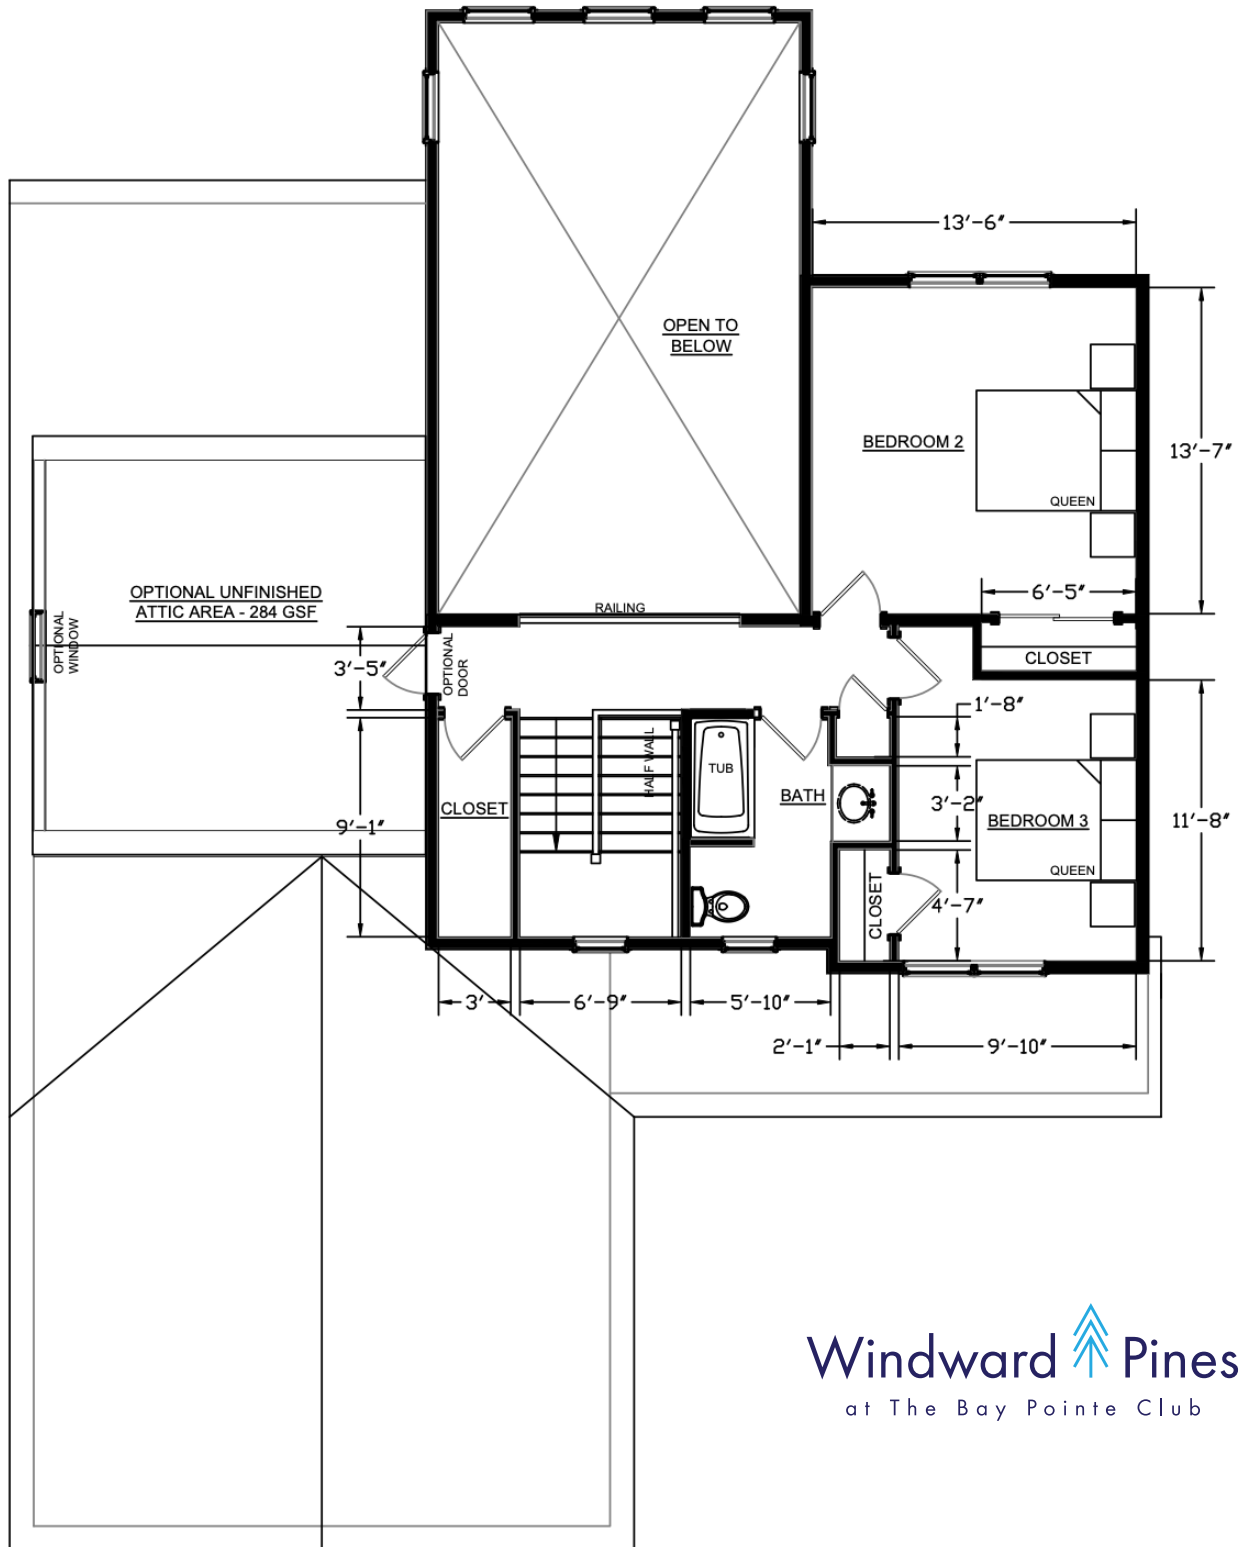

Windward  Pines
at The Bay Pointe Club

SCHOONER 2 CAR 1ST FL
1,474 GROSS SQ FT

Windward  Pines
 at The Bay Pointe Club

SCHOONER 2 CAR 2ND FL
634 GROSS SQ FT