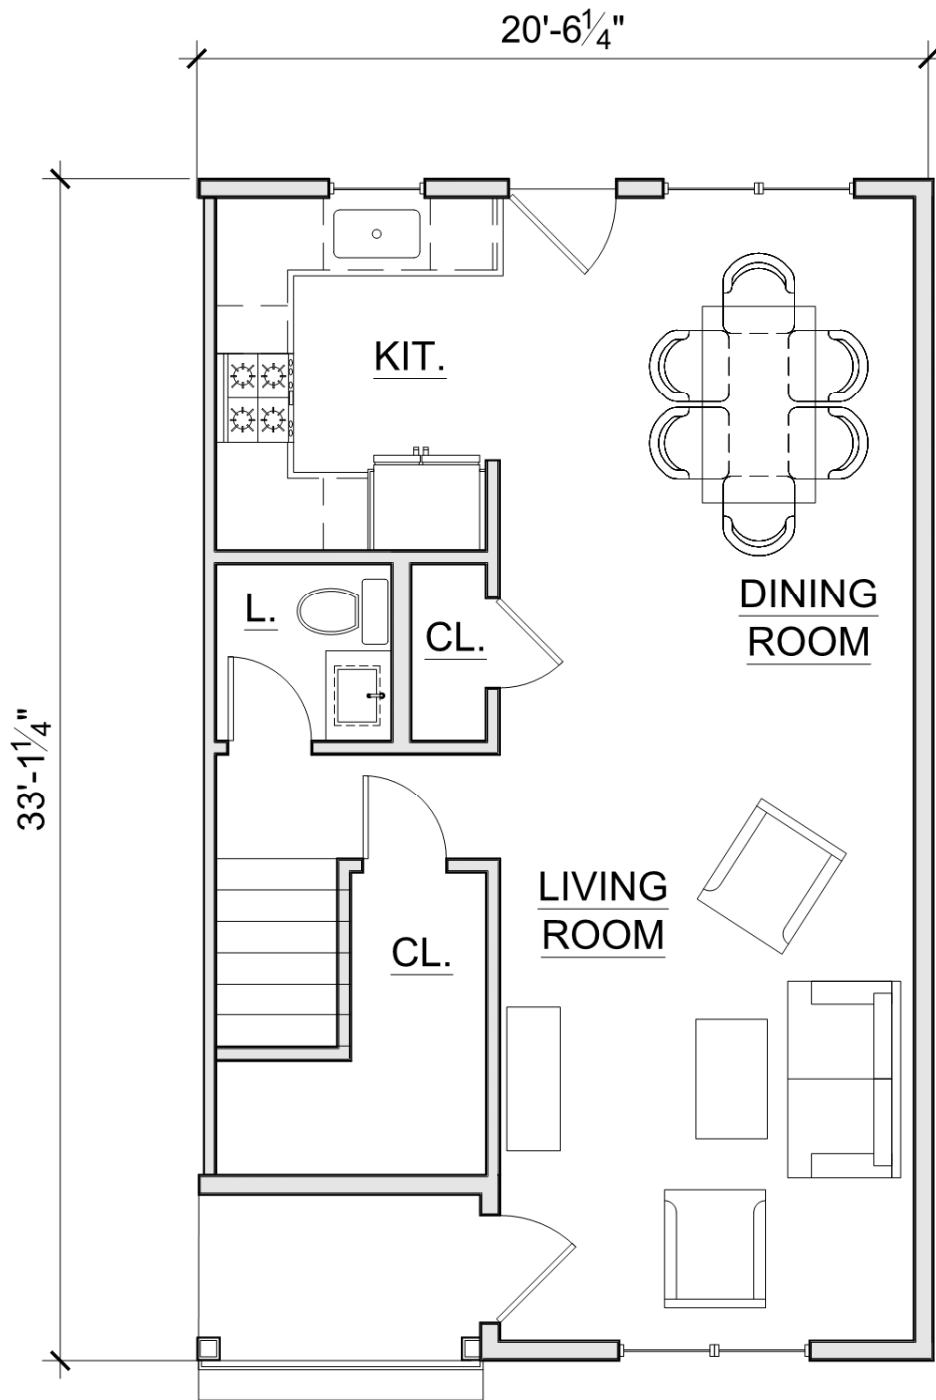

Townhome 1286 SF Floor Plan

FIRST FLOOR
643 SF (1289 SF TOTAL)

Townhome 1286 SF Floor Plan